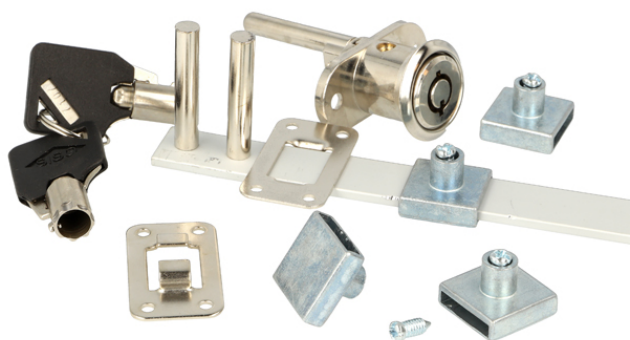

PRODUCT SHEET

Description:

Cent. Lock T-1018/500mm, $\varnothing 19 \times 20$ mm, 40mm Tail, NPL, Tubular CK:SISO, Complete w/500mm Bar, 4x8mm Adjustable Pegs, 2, Metal Bar Guides, 2000 KD

Item number:

14.03.120-0

Units	Box	Carton	HS Code	Barcode
Pcs.	24	120	8301300000	
				5704866034838

SISO A/S

Mileparken 11
DK-2740 Skovlunde
Denmark
VAT: DK 24786013

Phone +45 45 830 900

www.siso.dk
siso@siso.dk

Danske Bank
Nytorv Branch
Copenhagen
SWIFT: DABADKKK

Account no.
4180 3112 112936
IBAN Account
DK7230003112112936