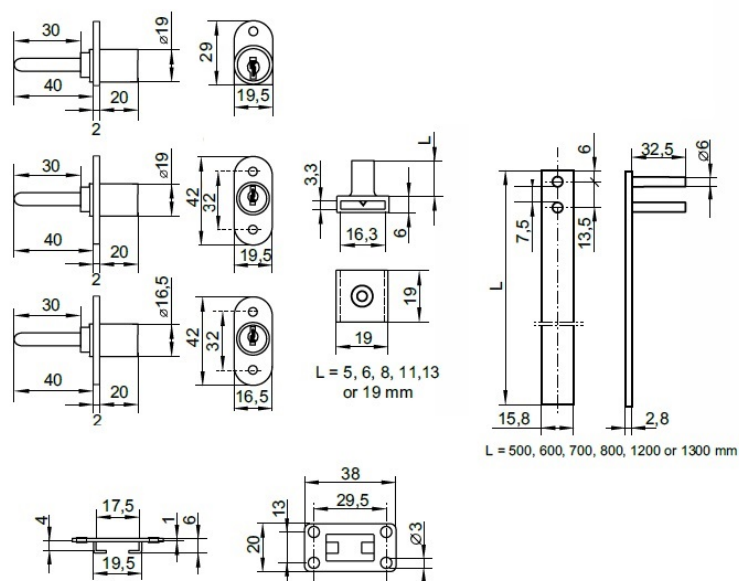

PRODUCT SHEET

Description:

Cent. Lock T-1018/500mm, $\varnothing 19 \times 20$ mm, 40mm Tail, NPL, Tubular CK:SISO, Complete w/500mm Bar, 4x8mm Adjustable Pegs, 2, Metal Bar Guides, 2000 KD

Item number:

14.03.120-0

Units	Box	Carton	HS Code	Barcode
Pcs.	24	120	8301300000	
				5704866034838

SISO A/S

Mileparken 11
DK-2740 Skovlunde
Denmark
VAT: DK 24786013

Phone +45 45 830 900

www.siso.dk
siso@siso.dk

Danske Bank
Nytorv Branch
Copenhagen
SWIFT: DABADKKK

Account no.
4180 3112 112936
IBAN Account
DK7230003112112936